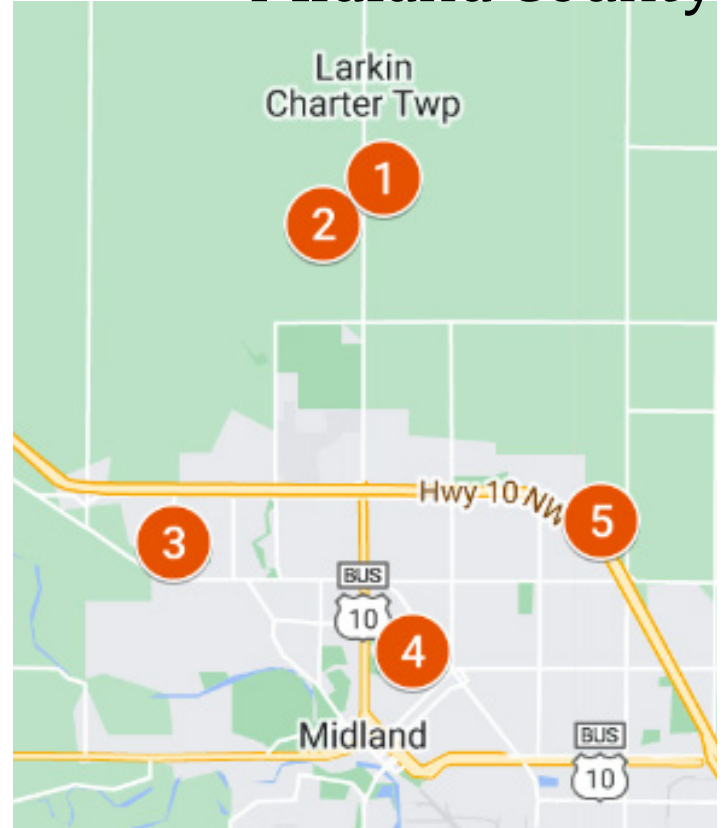

# Route & Map

- 01 Cobblestone Homes**  
3269 Pine Bluff Court  
Midland, MI 48642
- 02 Stephen Flora Homes**  
3091 North Eastman Road  
Midland, MI 48642  
*Diamond View Farms*
- 03 Greystone Homes**  
5411 Greenridge Drive  
Midland, MI 48640
- 04 Greystone Homes**  
3315 Noeske Street  
Midland, MI 48640
- 05 Lifestyle Home Builders & Design**  
5801 Diamond View West  
Midland, MI 48642  
*Diamond View Farms*
- 06 Pistro Builders**  
2273 Creekmore Lane  
Bay City, MI 48706
- 07 Pistro Builders**  
8570 Oakhill Drive  
Freeland, MI 48623
- 08 Cobblestone Homes**  
4155 Village Green Drive  
Freeland, MI 48623
- 09 Cobblestone Homes**  
4470 Island Drive West  
Saginaw, MI 48603

## Midland County

## Saginaw & Bay Counties